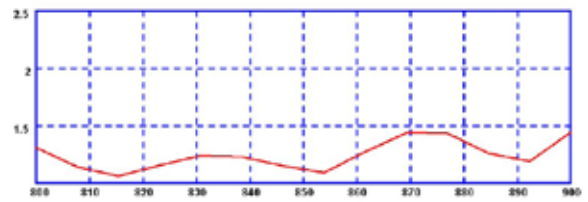

Technical Drawing

M2M & ISM Band

Super Slim Metering Antenna

H-Plane (868MHz)

Typical VSWR*

* The VSWR of this antenna will vary depending on the mounting material

Part No.				
	TCMB-868-01UFL	TCMB-DE-01UFL	TCMB-EP3G-01UFL	TCMB-23-01UFL
Electrical Data				
Frequency Range (MHz)	840-890	805-960 & 1710-1880	1710-1880 & 1900-2170	2200-2400
Operational Band	ISM868	GSM900 & GSM1800	GSM1800 & 3G UMTS	2.3GHz WiMax
VSWR	< 2.0:1	< 2.0:1	< 2.0:1	< 2.0:1
Gain: Isotropic	2dBi	2dBi	2dBi	2dBi
Compared to ¼ wave	0dB	0dB	0dB	0dB
Pattern	Omni-directional	Omni-directional	Omni-directional	Omni-directional
Polarisation	Vertical	Vertical	Vertical	Vertical
Impedance	50Ω	50Ω	50Ω	50Ω
Max Input Power (W)	10	10	10	10
Mechanical Data				
Dimensions (mm)	Height	60	60	60
	Width	17	17	17
	Thickness	2.5	2.5	2.5
Operating Temp (°C)	-40° / +80°C	-40° / +80°C	-40° / +80°C	-40° / +80°C
Material	Engineering Plastic	Engineering Plastic	Engineering Plastic	Engineering Plastic
Colour	Black	Black	Black	Black
Cable Data				
Type	Ultra-fine Teflon Coax	Ultra-fine Teflon Coax	Ultra-fine Teflon Coax	Ultra-fine Teflon Coax
Thickness (mm)	1.37	1.37	1.37	1.37
Length (m)	0.1	0.1	0.1	0.1
Termination	U.FL Plug	U.FL Plug	U.FL Plug	U.FL Plug