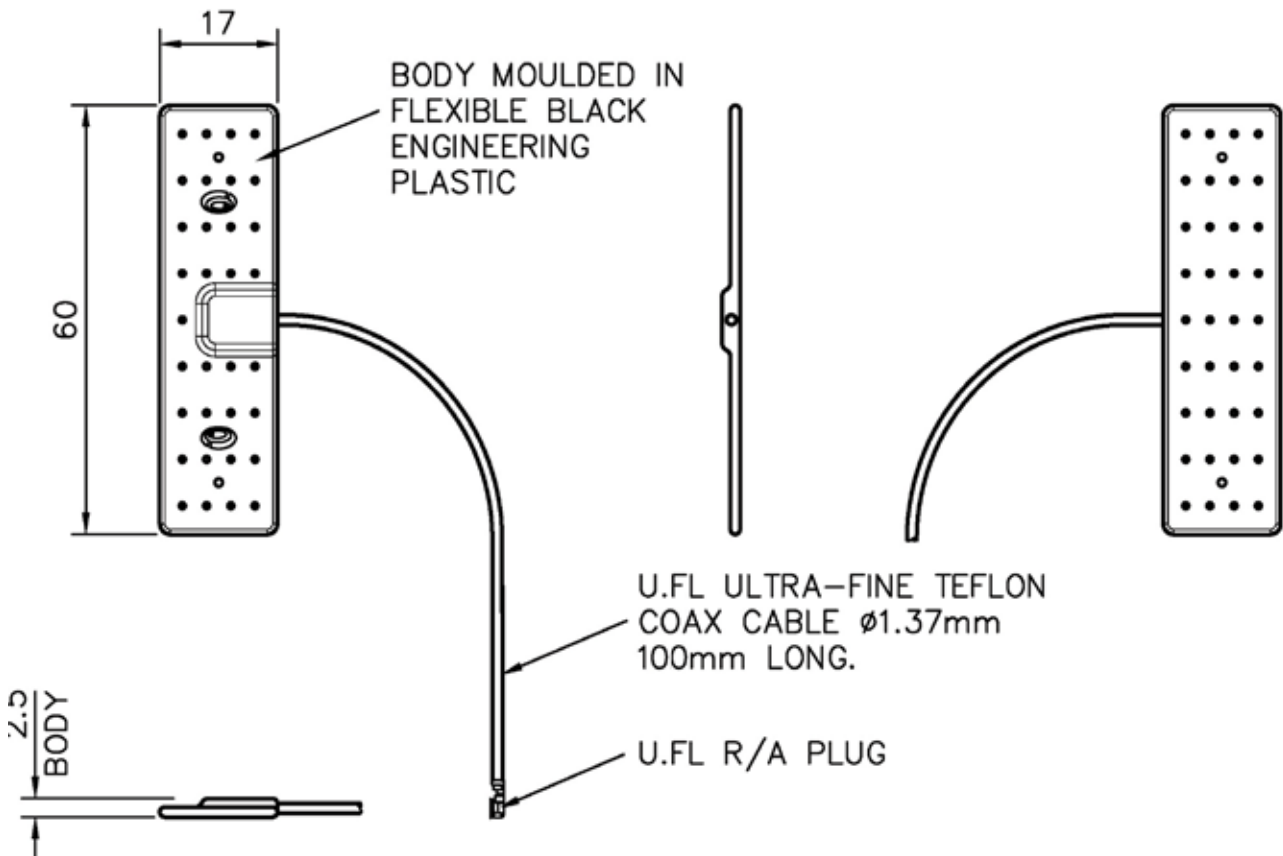

TCBM

- Ultra slim design
- Plug and play U.FL connector
- Suitable for metering and utilities devices

Designed to offer signal improvements when space is at a premium, the Panorama TCBM range fits in with your device.

Technical Drawing

M2M & ISM Band

Super Slim Metering Antenna

H-Plane (868MHz)

Typical VSWR*

* The VSWR of this antenna will vary depending on the mounting material

Part No.				
	TCMB-868-01UFL	TCMB-DE-01UFL	TCMB-EP3G-01UFL	TCMB-23-01UFL
Electrical Data				
Frequency Range (MHz)	840-890	805-960 & 1710-1880	1710-1880 & 1900-2170	2200-2400
Operational Band	ISM868	GSM900 & GSM1800	GSM1800 & 3G UMTS	2.3GHz WiMax
VSWR	< 2.0:1	< 2.0:1	< 2.0:1	< 2.0:1
Gain: Isotropic	2dBi	2dBi	2dBi	2dBi
Compared to ¼ wave	0dB	0dB	0dB	0dB
Pattern	Omni-directional	Omni-directional	Omni-directional	Omni-directional
Polarisation	Vertical	Vertical	Vertical	Vertical
Impedance	50Ω	50Ω	50Ω	50Ω
Max Input Power (W)	10	10	10	10
Mechanical Data				
Dimensions (mm)	Height	60	60	60
	Width	17	17	17
	Thickness	2.5	2.5	2.5
Operating Temp (°C)	-40° / +80°C	-40° / +80°C	-40° / +80°C	-40° / +80°C
Material	Engineering Plastic	Engineering Plastic	Engineering Plastic	Engineering Plastic
Colour	Black	Black	Black	Black
Cable Data				
Type	Ultra-fine Teflon Coax	Ultra-fine Teflon Coax	Ultra-fine Teflon Coax	Ultra-fine Teflon Coax
Thickness (mm)	1.37	1.37	1.37	1.37
Length (m)	0.1	0.1	0.1	0.1
Termination	U.FL Plug	U.FL Plug	U.FL Plug	U.FL Plug