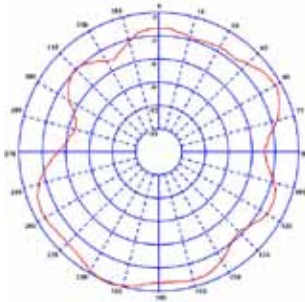

Technical Drawing

M2M & ISM Band

Super Slim Metering Antenna

H-Plane (868MHz)

Typical VSWR*

* The VSWR of this antenna will vary depending on the mounting material

Part No.				
	TCMB-868-01UFL	TCMB-DE-01UFL	TCMB-EP3G-01UFL	TCMB-23-01UFL
Electrical Data				
Frequency Range (MHz)	840-890	805-960 & 1710-1880	1710-1880 & 1900-2170	2200-2400
Operational Band	ISM868	GSM900 & GSM1800	GSM1800 & 3G UMTS	2.3GHz WiMax
VSWR	< 2.0:1	< 2.0:1	< 2.0:1	< 2.0:1
Gain: Isotropic	2dBi	2dBi	2dBi	2dBi
Compared to ¼ wave	0dB	0dB	0dB	0dB
Pattern	Omni-directional	Omni-directional	Omni-directional	Omni-directional
Polarisation	Vertical	Vertical	Vertical	Vertical
Impedance	50Ω	50Ω	50Ω	50Ω
Max Input Power (W)	10	10	10	10
Mechanical Data				
Dimensions (mm)	Height	60	60	60
	Width	17	17	17
	Thickness	2.5	2.5	2.5
Operating Temp (°C)	-40° / +80°C	-40° / +80°C	-40° / +80°C	-40° / +80°C
Material	Engineering Plastic	Engineering Plastic	Engineering Plastic	Engineering Plastic
Colour	Black	Black	Black	Black
Cable Data				
Type	Ultra-fine Teflon Coax	Ultra-fine Teflon Coax	Ultra-fine Teflon Coax	Ultra-fine Teflon Coax
Thickness (mm)	1.37	1.37	1.37	1.37
Length (m)	0.1	0.1	0.1	0.1
Termination	U.FL Plug	U.FL Plug	U.FL Plug	U.FL Plug