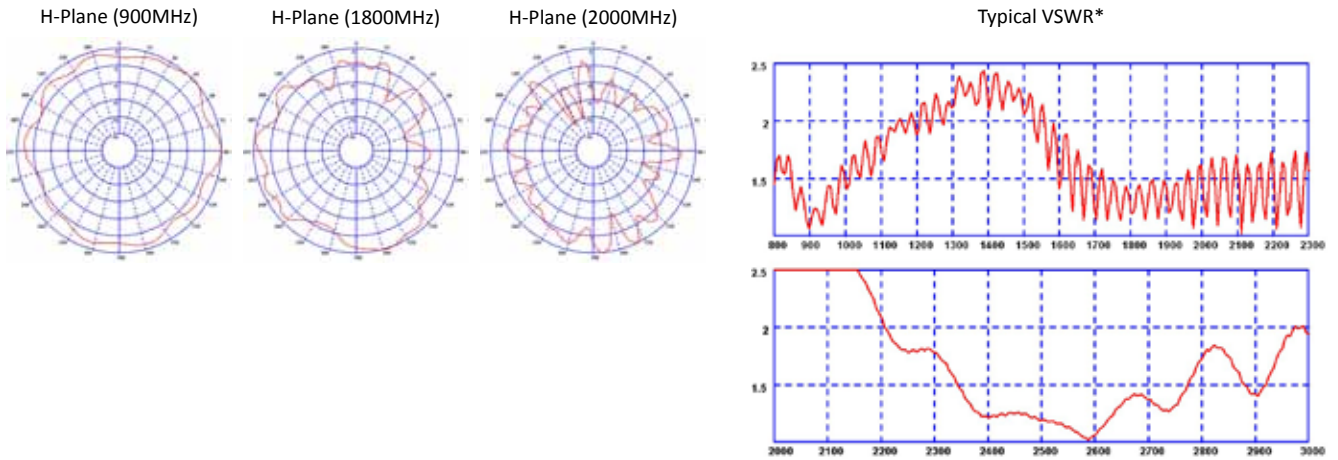

## GSM, 3G UMTS & 2.4GHz WLAN PCB Antenna

\* The VSWR of this antenna will vary depending on the mounting material

Part No.		TCT-C3G-24-24-UF
Electrical Data		
Frequency Range (MHz)	805-894, 890-960, 1710-1880, 1900-2170, 2400-2500	
Operational Band	GSM850 / CDMA850, GSM900, GSM1800, PCS1900, 3G UMTS, 2.4GHz WLAN	
Gain: Isotropic	2dBi	
Compared to ¼ wave	0dB	
Pattern	Omni-directional	
Impedance	50Ω	
Max Input Power (W)	10	
Mechanical Data		
Dimensions (mm)	Length	125
	Width	19.5
	Thickness	0.6
Operating Temp (°C)	-40° / +80°C	
Colour	Black	
Mounting Data		
Fixing Holes Diameter (mm)	∅ 3	
Connector		
Type	U.FL socket	
Height (mm)	1.25	