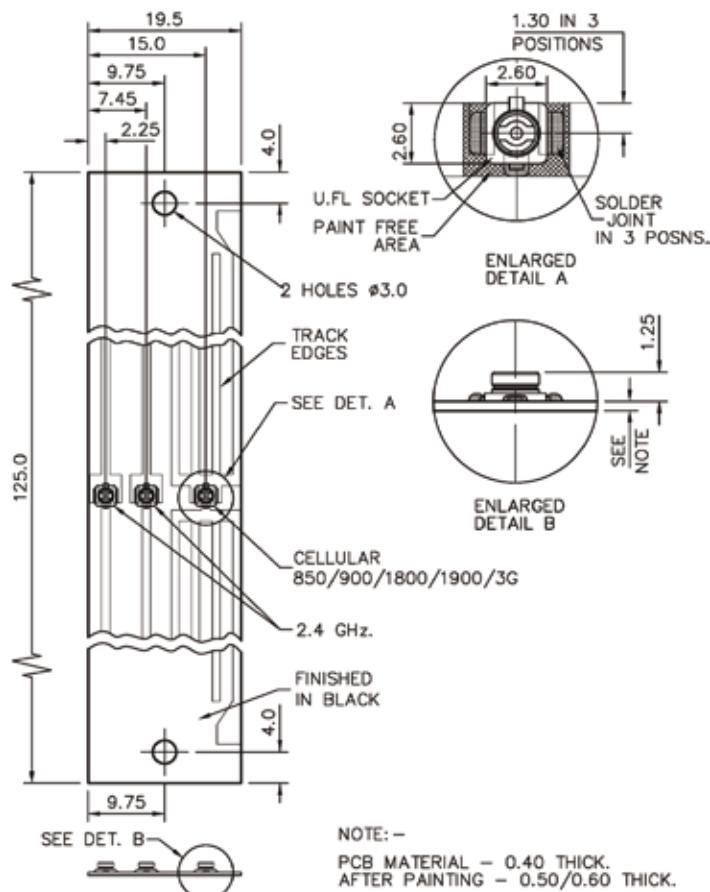

Technical Drawing