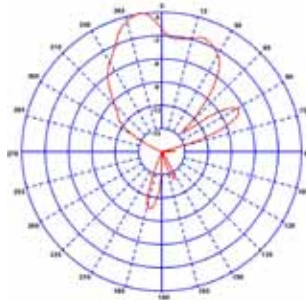

The Panorama client patch antenna is a directional wall mounting or mast mounting antenna covering 2.3GHz, 2.4GHz or 2.5GHz. This antenna is ideal for point to point communications or used to cover a wide area thanks to its 65° azimuth and 65° elevation.

Ideal to infill network coverage or subscriber terminals the W23-CP-9, W24-CP-9 & W26-CP-9 are a cost effective solution to network coverage issues.

Technical Drawing

M2M & ISM Band

Directional Patch Antenna

Azimuth (2400MHz)

Elevation (2400MHz)

Typical VSWR

Part No.		W23-CP-9	W24-CP-9	W26-CP-9
Electrical Data				
Frequency Range (MHz)		2200-2400	2400-2485	2500-2700
Operational Band		2.3GHz WiMAX	2.4GHz WLAN	2.5GHz WiMAX
VSWR		≤ 1.5:1	≤ 1.5:1	≤ 1.5:1
Gain: Isotropic		9dBi	9dBi	9dBi
Compared to ¼ wave		7dB	7dB	7dB
Pattern		Directional	Directional	Directional
3dB Beamwidth	Azimuth	65°	65°	65°
	Elevation	65°	65°	65°
Polarisation		Vertical	Vertical	Vertical
Impedance		50Ω	50Ω	50Ω
Max Input Power (W)		20	20	20
Mechanical Data				
Dimensions (mm)	Height	93	93	93
	Width	93	93	93
	Depth	25	25	25
Operating Temp (°C)		-40° / +80°C	-40° / +80°C	-40° / +80°C
Material		Engineering Plastic & Die cast aluminium	Engineering Plastic & Die cast aluminium	Engineering Plastic & Die cast aluminium
Colour		Cool grey	Cool grey	Cool grey
Mounting Data				
Fixing		Wall mount or Mast mount	Wall mount or Mast mount	Wall mount or Mast mount
Environmental Specification				
Wind Load / Resistance		11N at 150km/h	11N at 150km/h	11N at 150km/h
Connector Data				
Termination		SMA socket	SMA socket	SMA socket