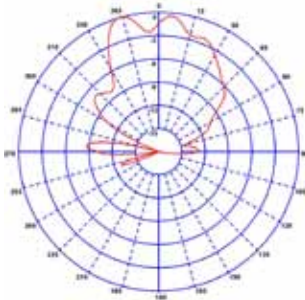

The Panorama client patch antenna is a directional wall mounting or mast mounting antenna covering 2.3GHz, 2.4GHz or 2.5GHz. This antenna is ideal for point to point communications or used to cover a wide area thanks to its 65° azimuth and 65° elevation.

Ideal to infill network coverage or subscriber terminals the W23-CP-9, W24-CP-9 & W26-CP-9 are a cost effective solution to network coverage issues.

Technical Drawing

M2M & ISM Band

Directional Patch Antenna

Azimuth (2400MHz)

Elevation (2400MHz)

Typical VSWR

Part No.		W23-CP-9	W24-CP-9	W26-CP-9
Electrical Data				
Frequency Range (MHz)		2200-2400	2400-2485	2500-2700
Operational Band		2.3GHz WiMAX	2.4GHz WLAN	2.5GHz WiMAX
VSWR		≤ 1.5:1	≤ 1.5:1	≤ 1.5:1
Gain: Isotropic		9dBi	9dBi	9dBi
Compared to ¼ wave		7dB	7dB	7dB
Pattern		Directional	Directional	Directional
3dB Beamwidth	Azimuth	65°	65°	65°
	Elevation	65°	65°	65°
Polarisation		Vertical	Vertical	Vertical
Impedance		50Ω	50Ω	50Ω
Max Input Power (W)		20	20	20
Mechanical Data				
Dimensions (mm)	Height	93	93	93
	Width	93	93	93
	Depth	25	25	25
Operating Temp (°C)		-40° / +80°C	-40° / +80°C	-40° / +80°C
Material		Engineering Plastic & Die cast aluminium	Engineering Plastic & Die cast aluminium	Engineering Plastic & Die cast aluminium
Colour		Cool grey	Cool grey	Cool grey
Mounting Data				
Fixing		Wall mount or Mast mount	Wall mount or Mast mount	Wall mount or Mast mount
Environmental Specification				
Wind Load / Resistance		11N at 150km/h	11N at 150km/h	11N at 150km/h
Connector Data				
Termination		SMA socket	SMA socket	SMA socket