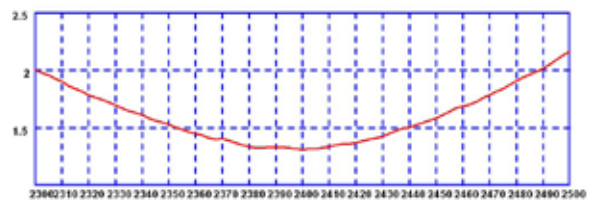

The Panorama client patch antenna is a directional wall mounting or mast mounting antenna covering 2.3GHz, 2.4GHz or 2.5GHz. This antenna is ideal for point to point communications or used to cover a wide area thanks to its 65° azimuth and 65° elevation.

Ideal to infill network coverage or subscriber terminals the W23-CP-9, W24-CP-9 & W26-CP-9 are a cost effective solution to network coverage issues.

Technical Drawing

M2M & ISM Band

Directional Patch Antenna

Azimuth (2400MHz)

Elevation (2400MHz)

Typical VSWR

Part No.		W23-CP-9	W24-CP-9	W26-CP-9
Electrical Data				
Frequency Range (MHz)		2200-2400	2400-2485	2500-2700
Operational Band		2.3GHz WiMAX	2.4GHz WLAN	2.5GHz WiMAX
VSWR		≤ 1.5:1	≤ 1.5:1	≤ 1.5:1
Gain: Isotropic		9dBi	9dBi	9dBi
Compared to ¼ wave		7dB	7dB	7dB
Pattern		Directional	Directional	Directional
3dB Beamwidth	Azimuth	65°	65°	65°
	Elevation	65°	65°	65°
Polarisation		Vertical	Vertical	Vertical
Impedance		50Ω	50Ω	50Ω
Max Input Power (W)		20	20	20
Mechanical Data				
Dimensions (mm)	Height	93	93	93
	Width	93	93	93
	Depth	25	25	25
Operating Temp (°C)		-40° / +80°C	-40° / +80°C	-40° / +80°C
Material		Engineering Plastic & Die cast aluminium	Engineering Plastic & Die cast aluminium	Engineering Plastic & Die cast aluminium
Colour		Cool grey	Cool grey	Cool grey
Mounting Data				
Fixing		Wall mount or Mast mount	Wall mount or Mast mount	Wall mount or Mast mount
Environmental Specification				
Wind Load / Resistance		11N at 150km/h	11N at 150km/h	11N at 150km/h
Connector Data				
Termination		SMA socket	SMA socket	SMA socket