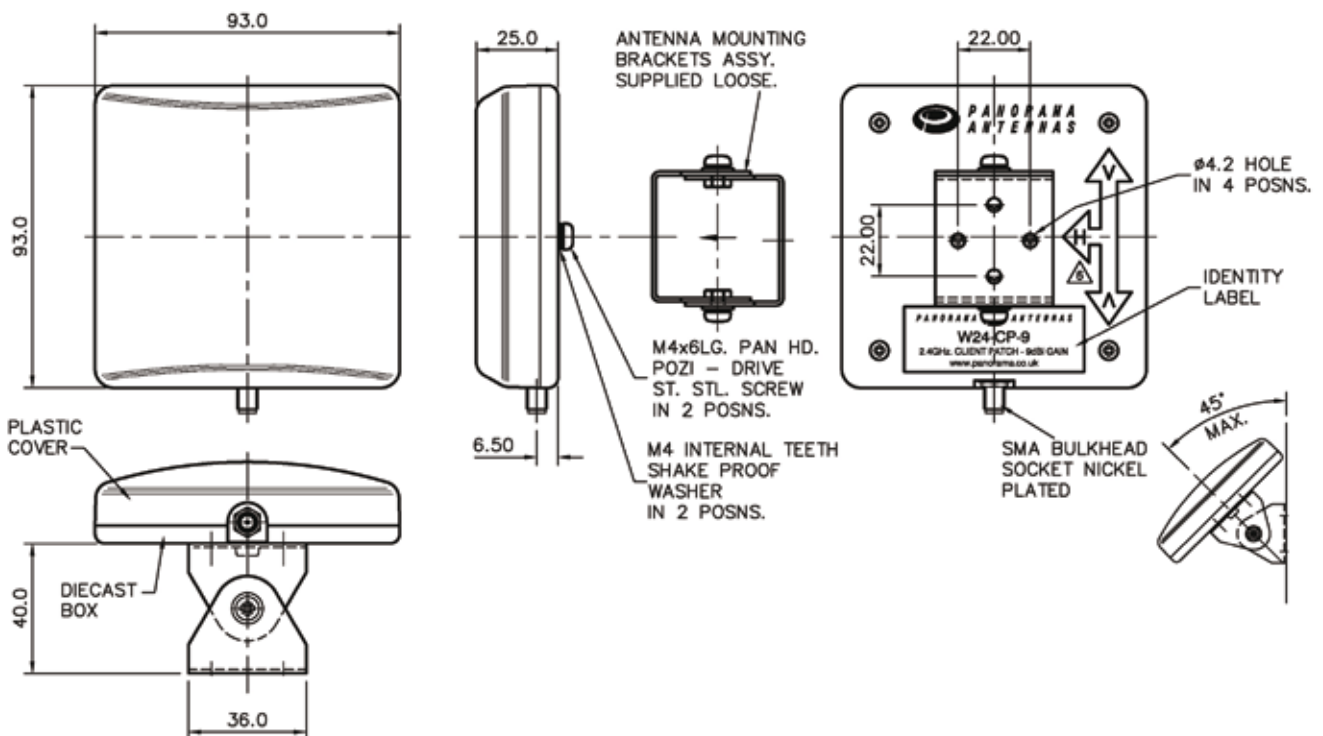

Product Data Sheet

W23-CP-9, W24-CP-9
& W26-CP-9

M2M & ISM Band

Directional Patch Antenna

- Directional
- ROHS Compliant
- WiFi
- WiMAX

W23-CP-9, W24-CP-9 & W26-CP-9

- High gain directional antenna
- Improves wireless network range
- Point to point communications

The Panorama client patch antenna is a directional wall mounting or mast mounting antenna covering 2.3GHz, 2.4GHz or 2.5GHz. This antenna is ideal for point to point communications or used to cover a wide area thanks to its 65° azimuth and 65° elevation.

Ideal to infill network coverage or subscriber terminals the W23-CP-9, W24-CP-9 & W26-CP-9 are a cost effective solution to network coverage issues.

Technical Drawing

M2M & ISM Band

Directional Patch Antenna

Azimuth (2400MHz)

Elevation (2400MHz)

Typical VSWR

Part No.		W23-CP-9	W24-CP-9	W26-CP-9
Electrical Data				
Frequency Range (MHz)		2200-2400	2400-2485	2500-2700
Operational Band		2.3GHz WiMAX	2.4GHz WLAN	2.5GHz WiMAX
VSWR		≤ 1.5:1	≤ 1.5:1	≤ 1.5:1
Gain: Isotropic		9dBi	9dBi	9dBi
Compared to ¼ wave		7dB	7dB	7dB
Pattern		Directional	Directional	Directional
3dB Beamwidth	Azimuth	65°	65°	65°
	Elevation	65°	65°	65°
Polarisation		Vertical	Vertical	Vertical
Impedance		50Ω	50Ω	50Ω
Max Input Power (W)		20	20	20
Mechanical Data				
Dimensions (mm)	Height	93	93	93
	Width	93	93	93
	Depth	25	25	25
Operating Temp (°C)		-40° / +80°C	-40° / +80°C	-40° / +80°C
Material		Engineering Plastic & Die cast aluminium	Engineering Plastic & Die cast aluminium	Engineering Plastic & Die cast aluminium
Colour		Cool grey	Cool grey	Cool grey
Mounting Data				
Fixing		Wall mount or Mast mount	Wall mount or Mast mount	Wall mount or Mast mount
Environmental Specification				
Wind Load / Resistance		11N at 150km/h	11N at 150km/h	11N at 150km/h
Connector Data				
Termination		SMA socket	SMA socket	SMA socket