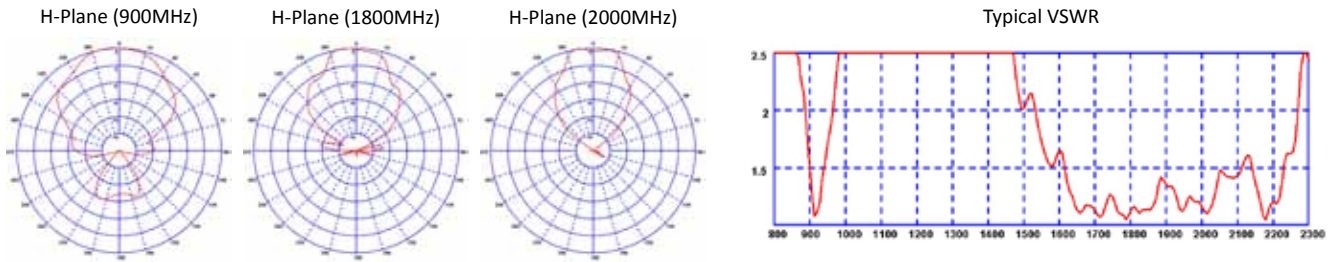

## Directional Antenna

Part No.		
	WM11-AEP3G-05SJ	WM11-DEP3G-05SJ
Electrical Data		
Frequency Range (MHz)	805-894, 1710-1880, 1850-1990, 1990-2170	890-960, 1710-1880, 1850-1990, 1990-2170
Operational Band	AMPS800 / GSM850, GSM1800, PCS1900, 3G UMTS	GSM900, GSM1800, PCS1900, 3G UMTS
VSWR	≤ 2.0:1	≤ 2.0:1
Gain: Isotropic	8dBi (805-894), 9dBi (1710-1900), 11dBi (1900-2170)	8dBi (890-960), 9dBi (1710-1900), 11dBi (1900-2170)
Compared to ¼ wave	6dBi(805-894), 7dB (1710-1900), 9dB (1900-2170)	6dBi(890-960), 7dB (1710-1900), 9dB (1900-2170)
Pattern	Directional	Directional
Polarisation	Vertical	Vertical
Impedance	50Ω	50Ω
Max Input Power (W)	20	20
Mechanical Data		
Dimensions (mm)	Height	160
	Width	142
	Depth	50
Operating Temp (°C)	-40° / +80°C	-40° / +80°C
Material	Engineering Plastic	Engineering Plastic
Colour	White	White
Mounting Data		
Fixing	Wall mount or Mast mount	Wall mount or Mast mount
Pole Diameter (mm)	20 - 50	20 - 50
Environmental Specification		
Wind Load / Resistance	63N at 180km/h	63N at 180km/h
Wind Surface (m²)	0.02	0.02
Cable Data		
Type	CS23	CS23
Thickness (mm)	5	5
Length (m)	0.5	0.5
Termination	SMA Socket	SMA Socket