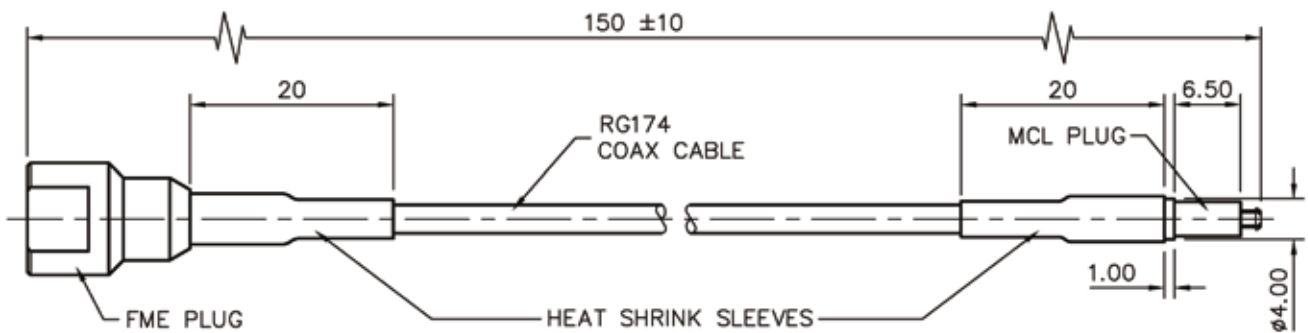

Product Data Sheet

C74 Cable

Cables & Connectors

C74 Cable

C74-FP-015-MCLP

Patch lead with TS9 Connector

Connecting an external antenna to a 3G modem or data card can make a great difference to data transfer speeds. Panorama Adaptor leads are designed to fit most 3G Data Cards, Express Cards and USB modems that have antenna ports, transferring the signal to a more efficient antenna.

Panorama provides compatible adaptor leads for all major 3G modem and data card manufacturers and models.

Technical Drawing

Cables & Connectors

C74 Cable

Part No.	C74-FP-015-MCLP
Cable Data	
Type	C74
Impedance	50Ω
Attenuation	1.25dB/m @ 1.575GHz
Outer Diameter (mm)	2.5
Outer Jacket	Black Flexible PVC
Length (mm)	150
Connector Data	
Termination 1	MCL Plug
Termination 2	FME Plug