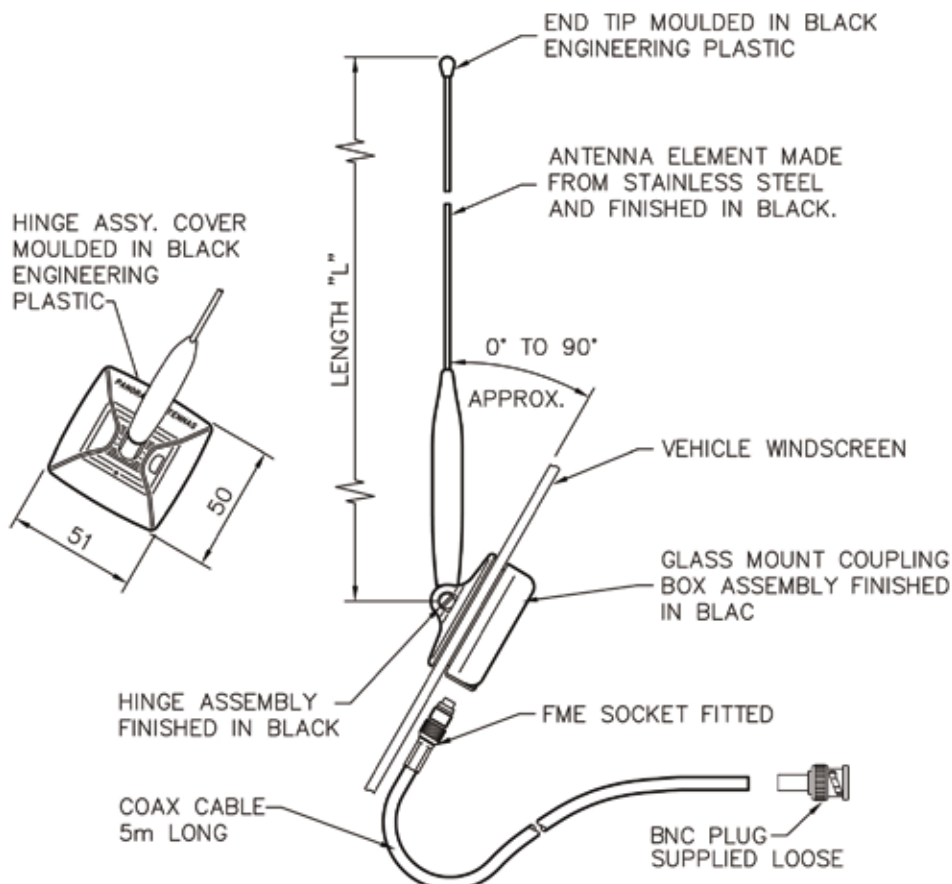

Technical Drawing