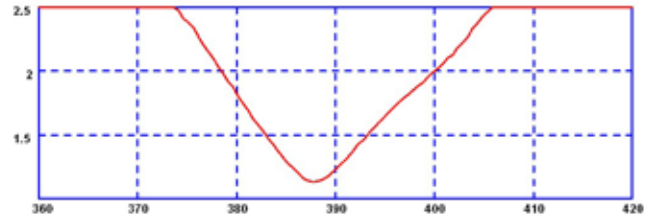

### Technical Drawing

## Covert Glass Mount Antenna

E-Plane (390MHz)

H-Plane (390MHz)

Typical VSWR

Part No.	GM-R1-CV-5BL	GM-R2-CV-5BL	GM-S1-CV-5BL	GM-S2-CV-5BL	GM-S3-CV-5BL	GM-S4-CV
<b>Electrical Data</b>						
Frequency Range (MHz)	300-334	350-370	380-400	410-430	380-420	450-470
Operational Band	R1	R2	S1	S2	S3	S4
Gain: Isotropic	2dBi	2dBi	2dBi	2dBi	2dBi	2dBi
Compared to ¼ wave	0dB	0dB	0dB	0dB	0dB	0dB
Bandwidth @ 2:1 VSWR	10%	10%	10%	10%	10%	10%
Polarisation	Vertical	Vertical	Vertical	Vertical	Vertical	Vertical
Pattern	Omni-directional	Omni-directional	Omni-directional	Omni-directional	Omni-directional	Omni-directional
Impedance	50Ω	50Ω	50Ω	50Ω	50Ω	50Ω
Max Input Power (W)	20	20	20	20	20	20
<b>Mechanical Data</b>						
Whip Length (mm)	327	267	259	259	259	208
Operating Temp (°C)	-40° / +80°C	-40° / +80°C	-40° / +80°C	-40° / +80°C	-40° / +80°C	-40° / +80°C
Material	Stainless steel & engineering plastic	Stainless steel & engineering plastic	Stainless steel & engineering plastic	Stainless steel & engineering plastic	Stainless steel & engineering plastic	Stainless steel & engineering plastic
Colour	Black	Black	Black	Black	Black	Black
<b>Mounting Data</b>						
Fixing	External glass mount	External glass mount	External glass mount	External glass mount	External glass mount	External glass mount
Mounting Foot Dimensions (mm)	Length	50.4	50.4	50.4	50.4	50.4
	Width	51.4	51.4	51.4	51.4	51.4
Material	Engineering Plastic	Engineering Plastic	Engineering Plastic	Engineering Plastic	Engineering Plastic	Engineering Plastic
Colour	Black	Black	Black	Black	Black	Black
<b>Cable Data</b>						
Type	URM 76	URM 76	URM 76	URM 76	URM 76	URM 76
Thickness (mm)	5	5	5	5	5	5
Length (m)	5	5	5	5	5	5
Termination	Bare end with loose BNC Plug	Bare end with loose BNC Plug	Bare end with loose BNC Plug	Bare end with loose BNC Plug	Bare end with loose BNC Plug	Bare end with loose BNC Plug