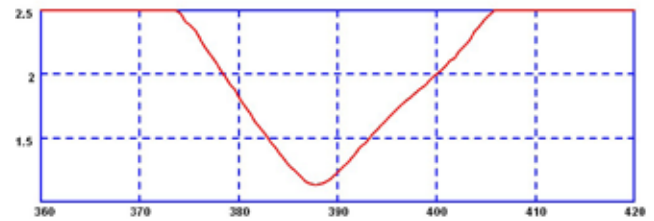

### Technical Drawing

## Glass Mount Antenna

E-Plane (390MHz)

H-Plane (390MHz)

Typical VSWR

Part No.	GM-R1-5BL	GM-R2-5BL	GM390-5BL	GM420-5BL	GM-S4-5BL
<b>Electrical Data</b>					
Frequency Range (MHz)	300-334	350-370	380-400	410-430	450-470
Operational Band	R1	R2	S1	S2	S4
Gain: Isotropic	2dBi	2dBi	2dBi	2dBi	2dBi
Compared to ¼ wave	0dB	0dB	0dB	0dB	0dB
Bandwidth @ 2:1 VSWR	10%	10%	10%	10%	10%
Polarisation	Vertical	Vertical	Vertical	Vertical	Vertical
Pattern	Omni-directional	Omni-directional	Omni-directional	Omni-directional	Omni-directional
Impedance	50Ω	50Ω	50Ω	50Ω	50Ω
Max Input Power (W)	20	20	20	20	20
<b>Mechanical Data</b>					
Whip Length (mm)	327	267	259	259	208
Operating Temp (°C)	-40° / +80°C	-40° / +80°C	-40° / +80°C	-40° / +80°C	-40° / +80°C
Material	Stainless steel & engineering plastic	Stainless steel & engineering plastic	Stainless steel & engineering plastic	Stainless steel & engineering plastic	Stainless steel & engineering plastic
Colour	Black	Black	Black	Black	Black
<b>Mounting Data</b>					
Fixing	External glass mount	External glass mount	External glass mount	External glass mount	External glass mount
Mounting Foot Dimensions (mm)	Length	50.4	50.4	50.4	50.4
	Width	51.4	51.4	51.4	51.4
Material	Engineering Plastic	Engineering Plastic	Engineering Plastic	Engineering Plastic	Engineering Plastic
Colour	Black	Black	Black	Black	Black
<b>Cable Data</b>					
Type	URM 76	URM 76	URM 76	URM 76	URM 76
Thickness (mm)	5	5	5	5	5
Length (m)	5	5	5	5	5
Termination	Bare end with loose BNC Plug	Bare end with loose BNC Plug	Bare end with loose BNC Plug	Bare end with loose BNC Plug	Bare end with loose BNC Plug