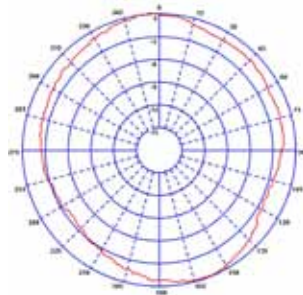

### Technical Drawing

## Glass Mount Antenna

E-Plane (390MHz)

H-Plane (390MHz)

Typical VSWR

Part No.	GM-R1-5BL	GM-R2-5BL	GM390-5BL	GM420-5BL	GM-S4-5BL
<b>Electrical Data</b>					
Frequency Range (MHz)	300-334	350-370	380-400	410-430	450-470
Operational Band	R1	R2	S1	S2	S4
Gain: Isotropic	2dBi	2dBi	2dBi	2dBi	2dBi
Compared to ¼ wave	0dB	0dB	0dB	0dB	0dB
Bandwidth @ 2:1 VSWR	10%	10%	10%	10%	10%
Polarisation	Vertical	Vertical	Vertical	Vertical	Vertical
Pattern	Omni-directional	Omni-directional	Omni-directional	Omni-directional	Omni-directional
Impedance	50Ω	50Ω	50Ω	50Ω	50Ω
Max Input Power (W)	20	20	20	20	20
<b>Mechanical Data</b>					
Whip Length (mm)	327	267	259	259	208
Operating Temp (°C)	-40° / +80°C	-40° / +80°C	-40° / +80°C	-40° / +80°C	-40° / +80°C
Material	Stainless steel & engineering plastic	Stainless steel & engineering plastic	Stainless steel & engineering plastic	Stainless steel & engineering plastic	Stainless steel & engineering plastic
Colour	Black	Black	Black	Black	Black
<b>Mounting Data</b>					
Fixing	External glass mount	External glass mount	External glass mount	External glass mount	External glass mount
Mounting Foot Dimensions (mm)	Length	50.4	50.4	50.4	50.4
	Width	51.4	51.4	51.4	51.4
Material	Engineering Plastic	Engineering Plastic	Engineering Plastic	Engineering Plastic	Engineering Plastic
Colour	Black	Black	Black	Black	Black
<b>Cable Data</b>					
Type	URM 76	URM 76	URM 76	URM 76	URM 76
Thickness (mm)	5	5	5	5	5
Length (m)	5	5	5	5	5
Termination	Bare end with loose BNC Plug	Bare end with loose BNC Plug	Bare end with loose BNC Plug	Bare end with loose BNC Plug	Bare end with loose BNC Plug