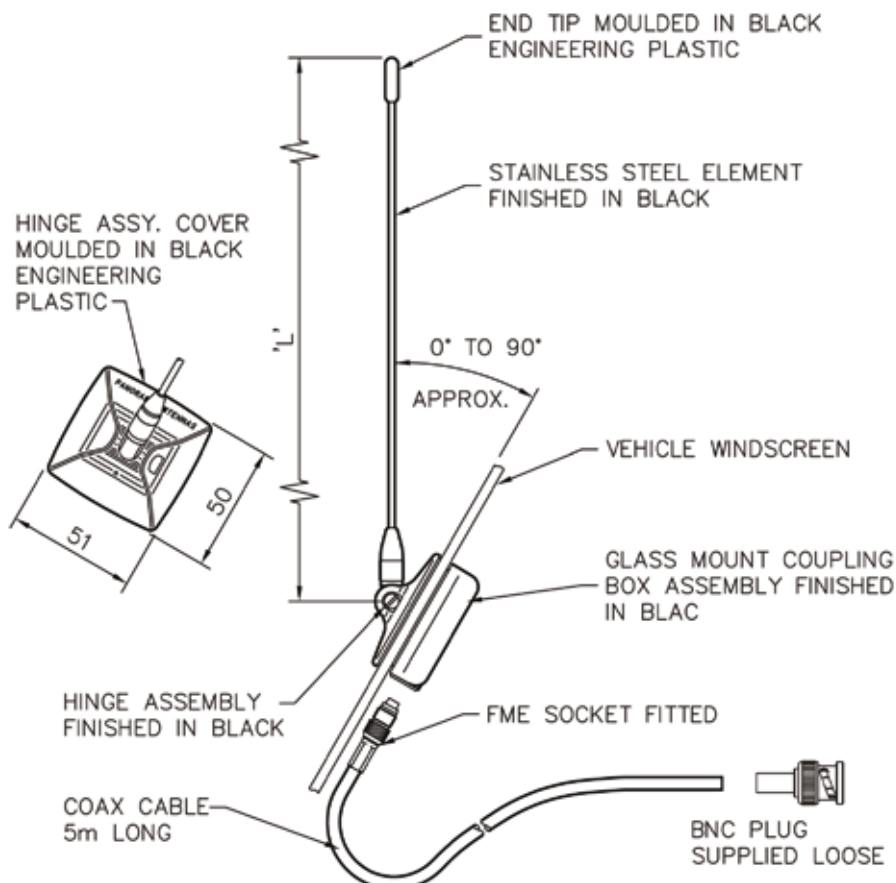

Technical Drawing