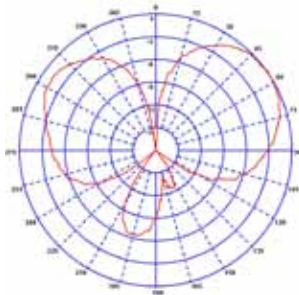

### Technical Drawing

## Glass Mount Antenna

E-Plane (390MHz)

H-Plane (390MHz)

Typical VSWR

Part No.	GM-R1-5BL	GM-R2-5BL	GM390-5BL	GM420-5BL	GM-S4-5BL
<b>Electrical Data</b>					
Frequency Range (MHz)	300-334	350-370	380-400	410-430	450-470
Operational Band	R1	R2	S1	S2	S4
Gain: Isotropic	2dBi	2dBi	2dBi	2dBi	2dBi
Compared to ¼ wave	0dB	0dB	0dB	0dB	0dB
Bandwidth @ 2:1 VSWR	10%	10%	10%	10%	10%
Polarisation	Vertical	Vertical	Vertical	Vertical	Vertical
Pattern	Omni-directional	Omni-directional	Omni-directional	Omni-directional	Omni-directional
Impedance	50Ω	50Ω	50Ω	50Ω	50Ω
Max Input Power (W)	20	20	20	20	20
<b>Mechanical Data</b>					
Whip Length (mm)	327	267	259	259	208
Operating Temp (°C)	-40° / +80°C	-40° / +80°C	-40° / +80°C	-40° / +80°C	-40° / +80°C
Material	Stainless steel & engineering plastic	Stainless steel & engineering plastic	Stainless steel & engineering plastic	Stainless steel & engineering plastic	Stainless steel & engineering plastic
Colour	Black	Black	Black	Black	Black
<b>Mounting Data</b>					
Fixing	External glass mount	External glass mount	External glass mount	External glass mount	External glass mount
Mounting Foot Dimensions (mm)	Length	50.4	50.4	50.4	50.4
	Width	51.4	51.4	51.4	51.4
Material	Engineering Plastic	Engineering Plastic	Engineering Plastic	Engineering Plastic	Engineering Plastic
Colour	Black	Black	Black	Black	Black
<b>Cable Data</b>					
Type	URM 76	URM 76	URM 76	URM 76	URM 76
Thickness (mm)	5	5	5	5	5
Length (m)	5	5	5	5	5
Termination	Bare end with loose BNC Plug	Bare end with loose BNC Plug	Bare end with loose BNC Plug	Bare end with loose BNC Plug	Bare end with loose BNC Plug